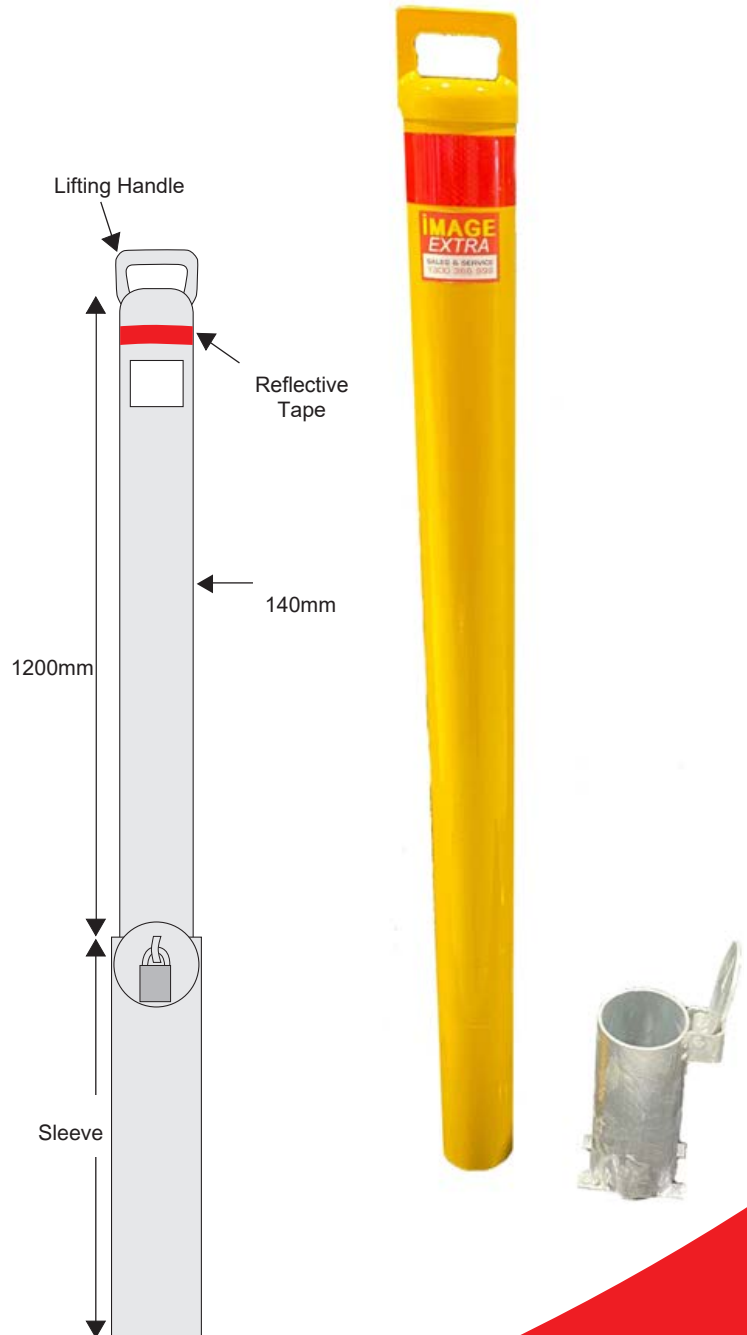

Dugite (Padlock) Removable Bollard

DESCRIPTION

The Dugite Round and Removable bollard is ideal to help protect property and buildings whilst having the flexibility of easy removal for unrestricted access. Securely locked in place by padlock these removable bollards are economical and easy to install. The locking plate is hinged to cover the hole when the bollard post is removed.

FEATURES

- Hot dip galvanised steel powder coated safety yellow with red reflective band
- Ground sleeve is hot dipped galvanised with hinged lid
- Installation Service Available

SPECS

Height: 1200mm
Diameter: 140mm
Bollard Weight: 13kg
Sleeve Weight: 5kg
Wall Thickness: 5mm
Shape: Round

TO ORDER:
D140R1200PLSY