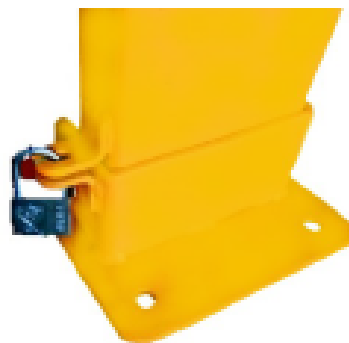

Dugite Heavy Duty Fold Down Parking Bay Bollard

DESCRIPTION

The Dugite heavy duty fold down parking bollard is commonly used to prevent illegal parkers from using your parking bay. It lays flat so that it is easy to drive over then it can be lifted upright and locked in place. Its standard colour is safety yellow with reflective tape.

FEATURES

- Help control access into your car park to ensure no one takes your spot while you are gone.
- Galvanised steel
- Powder coated safety yellow
- Installation service available

SPECS

Height: 800mm

Width: 150mm

Depth: 50mm x 150mm x 50mm x 150mm

Weight: 10kg

Padlock not included

TO ORDER:
D150FD800SYPL